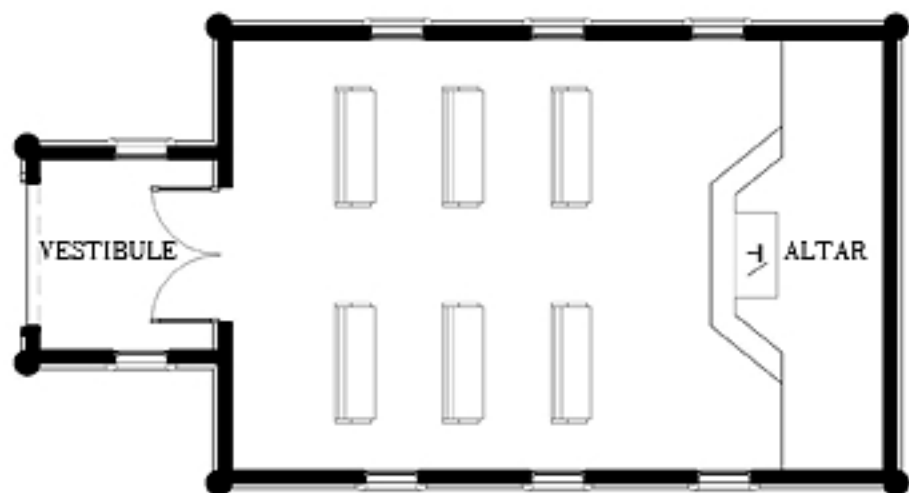

Haggerty Cabin Series

LANG CREEK

LOG HOMES

www.langcreek.com

• 11440 Chandler Blvd. #800 • North Hollywood, CA 91601 • 818•824•4030 •

LOG CHAPEL

557 SF